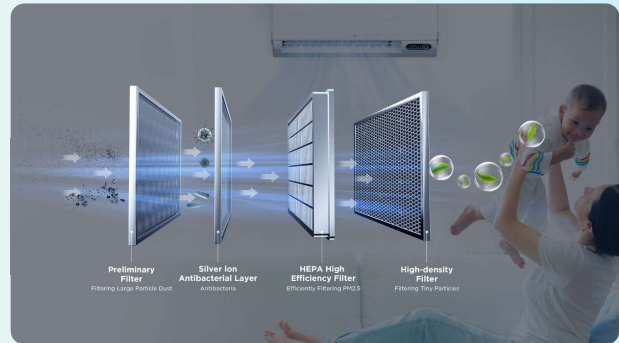

## Breathable Fresh Air

Two-way Fresh Air: Air renewal to maintain a healthy indoor atmosphere. Maintaining a balance between the intake of fresh air and the exhaust of stale air is a key factor in ensuring that the air you breathe in your room remains healthy and of optimal quality. Featuring the patented design of liftable fresh air inlet, your TCL Air Conditioner will let you know when the fresh air comes into your room and direct the fresh air through the top panel.

## FreshIN+ Function

Designed with FreshIN+ function, this AC is capable of purifying indoor air efficiently. Coming with four different modes: Breathing Mode, Fresh Air Mode, Exhaust Mode, and Purification Mode, TCL FreshIN 2.0 AC is the perfect solution for keeping your home or office environment fresh and clean, even during pollen season. Say goodbye to hazy days and hello to a breath of fresh air!

## QuadruPuri Filters

The fresh air will pass through quadruple purification filters including the preliminary filter, silver ion antibacterial layer, HEPA high efficiency filter and high-density filter to ensure efficient air purification.

## Gentle Breeze: Breeze comfort for all

The soft wind blades and microporous holes work together to soften the airflow, delivering a pleasant and refreshing sensation, unlike the harsh and direct airflow of traditional air conditioners. This innovative design allows users to enjoy the cooling benefits of the AC while embracing the comfort of a gentle and natural wind.